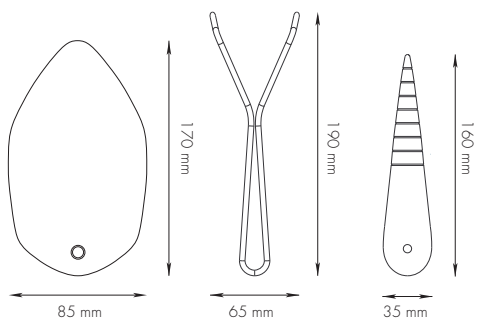

Photographer: Postfossil

Designer: Nina Goldiger

© Postfossil 2014

Grow is a tribute to the home-cultivation of vegetables in urban spaces. The three-part garden tool set is especially suited for working with small pots.

The Swiss eat an average of 85 kilogrammes of vegetables a year. About half of it is imported and by the time it is sold in the shops, it's already made a very long journey.

A balcony garden in the city can provide as much fresh fruit and veg as in the countryside.

The tool set, comprising a trowel, a dibber, and a small hand cultivator can be used in a variety of ways due to the tools' simplified shapes and, after the work is done, they can be hung up in a bundle.